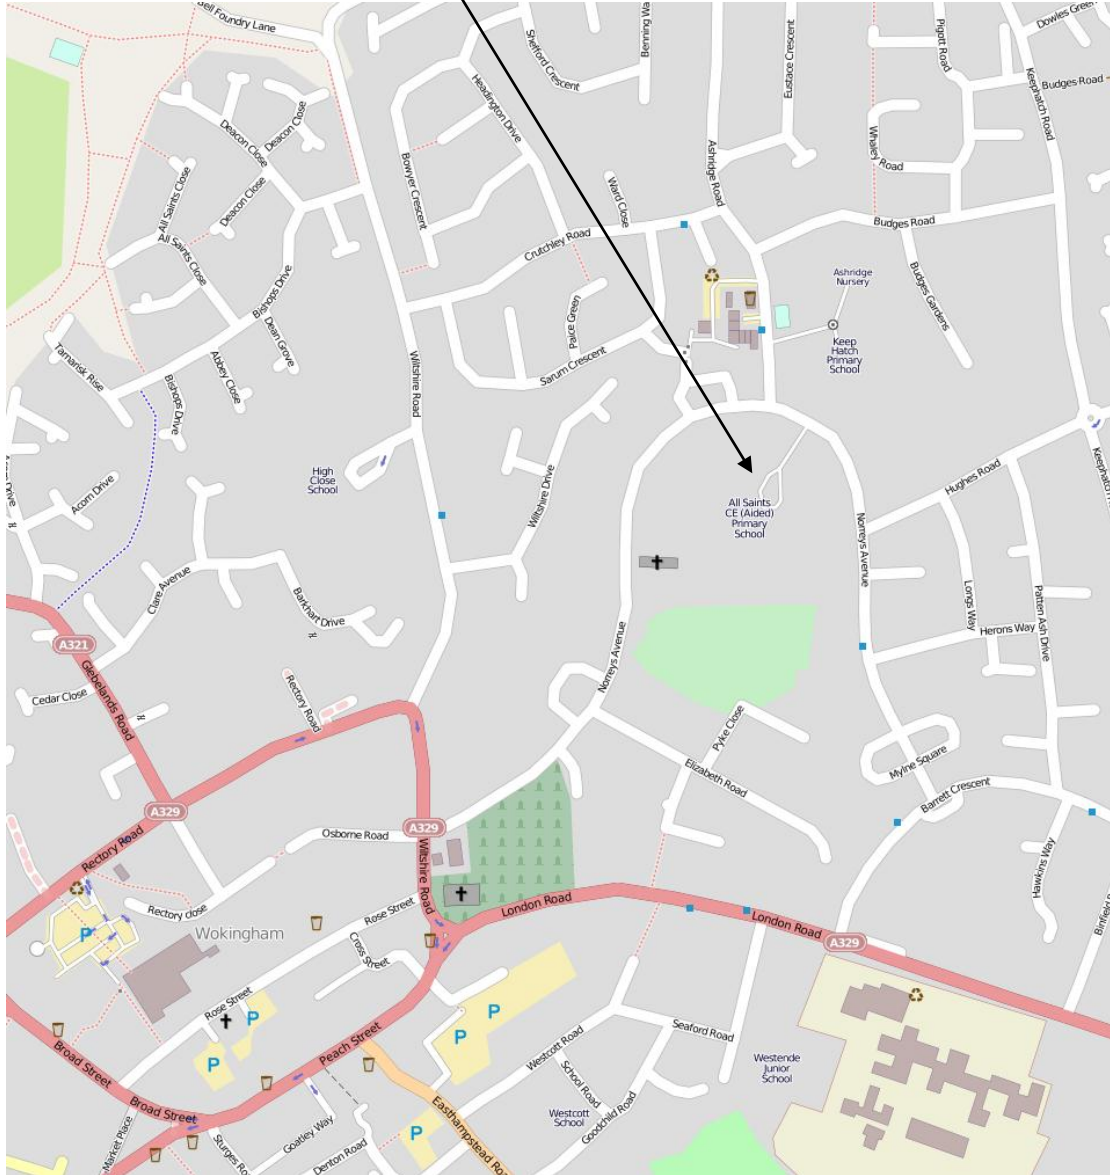

Map of All Saints Primary School, Norreys Avenue, Wokingham, Berks, RG40 1UX

To A329(M)

Free parking available at the school in the evening